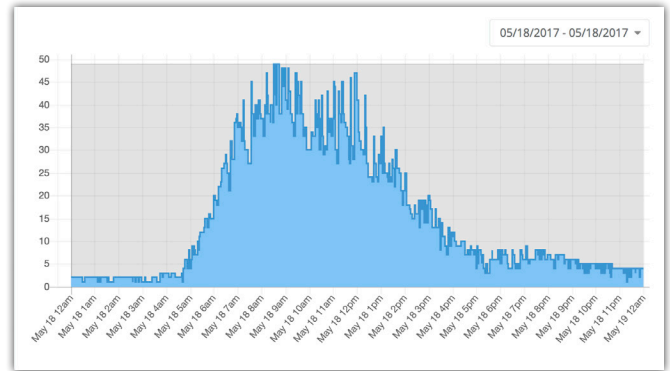

StacksWare

REAL-TIME NETWORK LICENSE MANAGEMENT

Stop network license hogging and save on network licenses bills

Monitor Historical Network License Usage

Save money by only buying licenses you need. Track license utilization history to see how usage is trending, discover licenses that are being underused, find how many people are hogging licenses, and more.

Status	User	Machine	Start Time	End Time	Duration
●	ABCStella.lewis	cad-vdi-0	05/21/2017 02:29 pm	in progress	64.23 hrs
●	ABCkara.brown	cad-vdi-11	05/20/2017 01:43 pm	in progress	102.21 hrs
●	ABCvhiannon.smith	mac-nhiannon-smith	05/24/2017 02:13 pm	in progress	0.89 hrs
●	ABCjesse.thomas	pc-jesse-thomas	05/24/2017 02:23 pm	in progress	0.73 hrs
●	ABCnick.gonzalez	pc-nick-gonzalez	05/24/2017 01:12 pm	in progress	1.91 hrs
●	ABCahayna.jones	cad-vdi-2	05/24/2017 02:13 pm	05/24/2017 02:58 pm	0.75 hrs
●	ABCanton.johnson	mac-anton-johnson	05/24/2017 09:08 am	05/24/2017 02:19 pm	5.20 hrs
●	ABCariene.lewis	pc-ariene-lewis	05/24/2017 12:49 pm	05/24/2017 01:55 pm	1.10 hrs
●	ABCashton.miller	mac-ashton-miller	05/24/2017 12:45 pm	05/24/2017 01:20 pm	0.59 hrs
●	ABClyle.robinson	pc-lyle-robinson	05/24/2017 12:40 pm	05/24/2017 12:52 pm	0.19 hrs
●	ABCpauline.martinez	mac-pauline-martinez	05/24/2017 11:30 am	05/24/2017 12:47 pm	1.28 hrs
●	ABCshirley.gonzalez	pc-shirley-gonzalez	05/24/2017 09:17 am	05/24/2017 12:46 pm	3.48 hrs

Discover License Hogs in Real-Time

Find users who are checking out licenses and never giving it back. See who has the license checked out in real time, including how long they have had it. View aggregate information about user license usage.